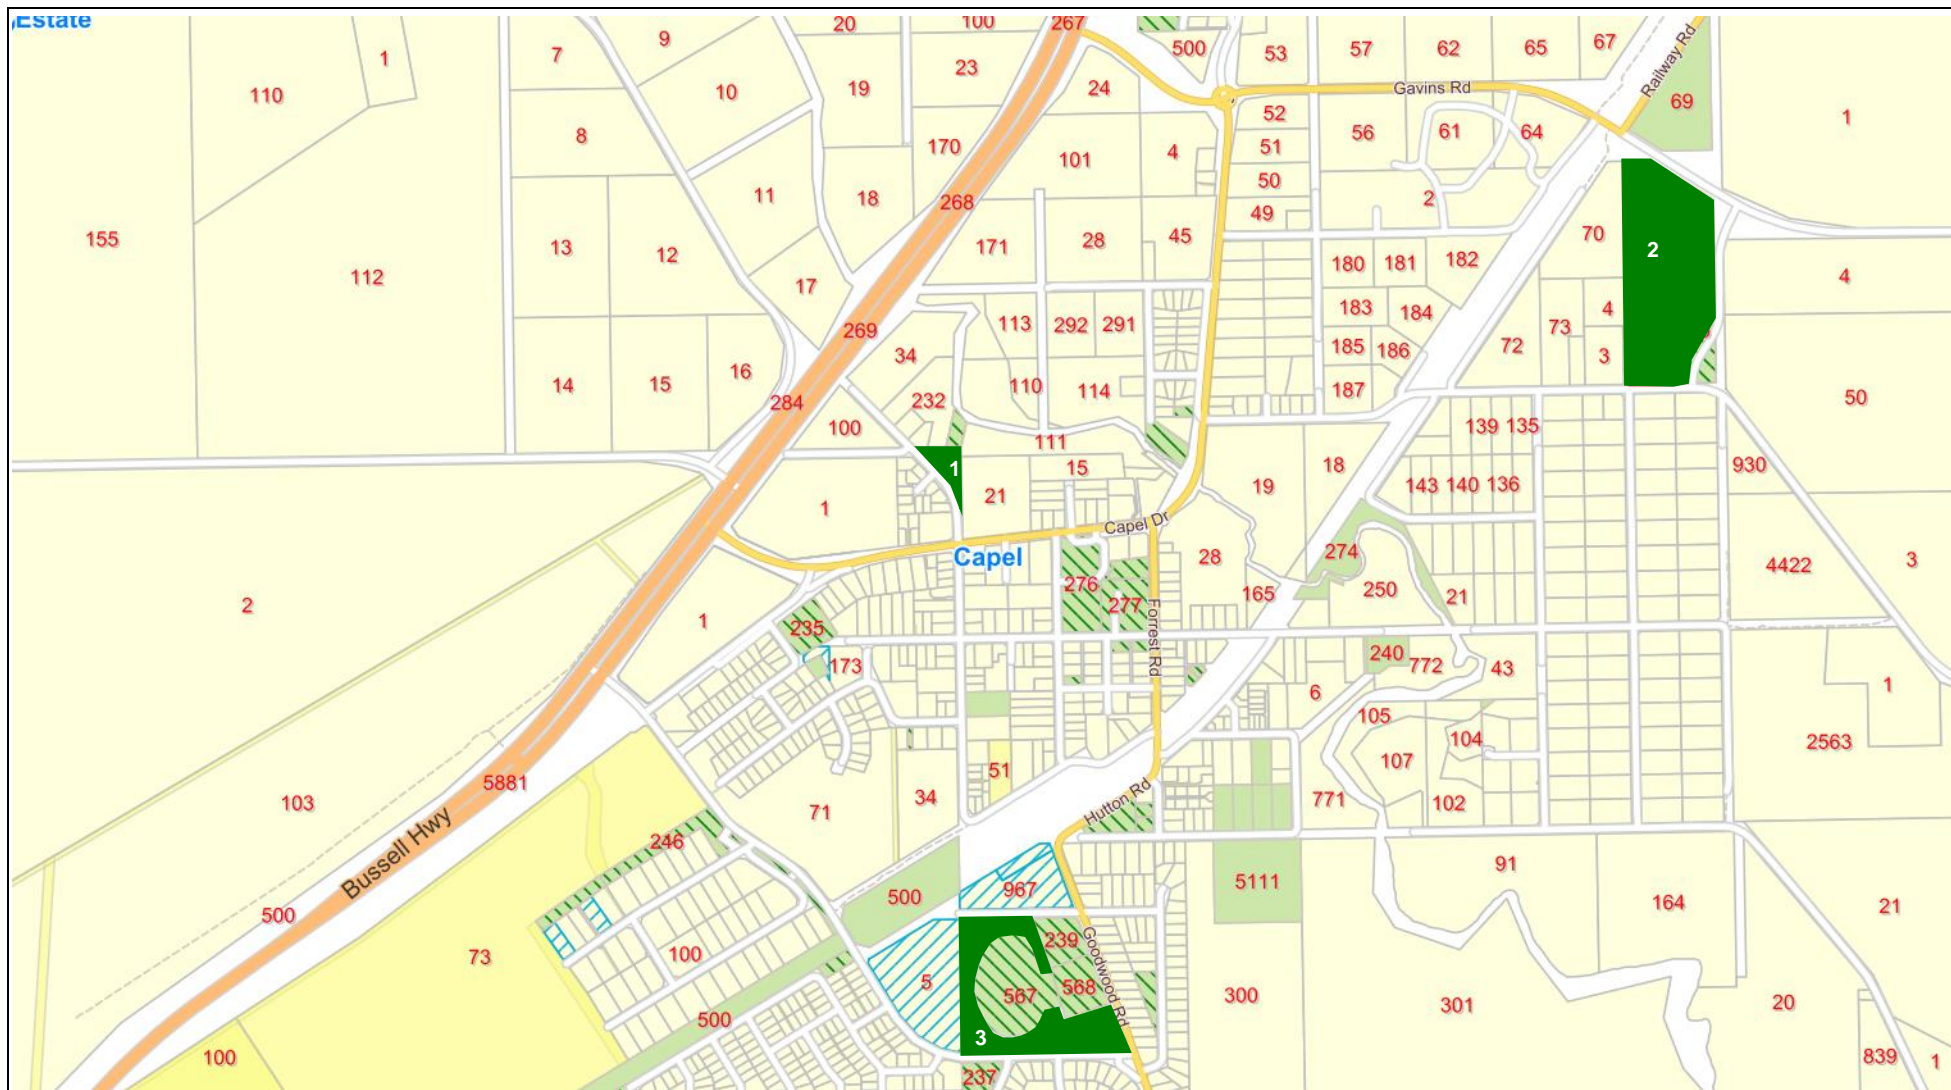

All dog owners are reminded to pick up after their dogs, failure to do so may result in a penalty being issued.

The Shire of Capel does not warrant the accuracy of information in this publication and any person using or relying upon such information does so on the basis that the Shire bear no responsibility or liability whatsoever for any errors, faults, defects or omissions in the information.

Capel Dog Exercise Areas

7/11/2018
1:15696

Authorised Dog Off-Lead Areas marked 

1. Hannaby Park, West Road
2. Reserve between Weld Road, Gavins Road & East Road, within the area marked above only.
3. Capel Recreation Ground, between Spurr Road & Berkshire Street, within the area marked above only.