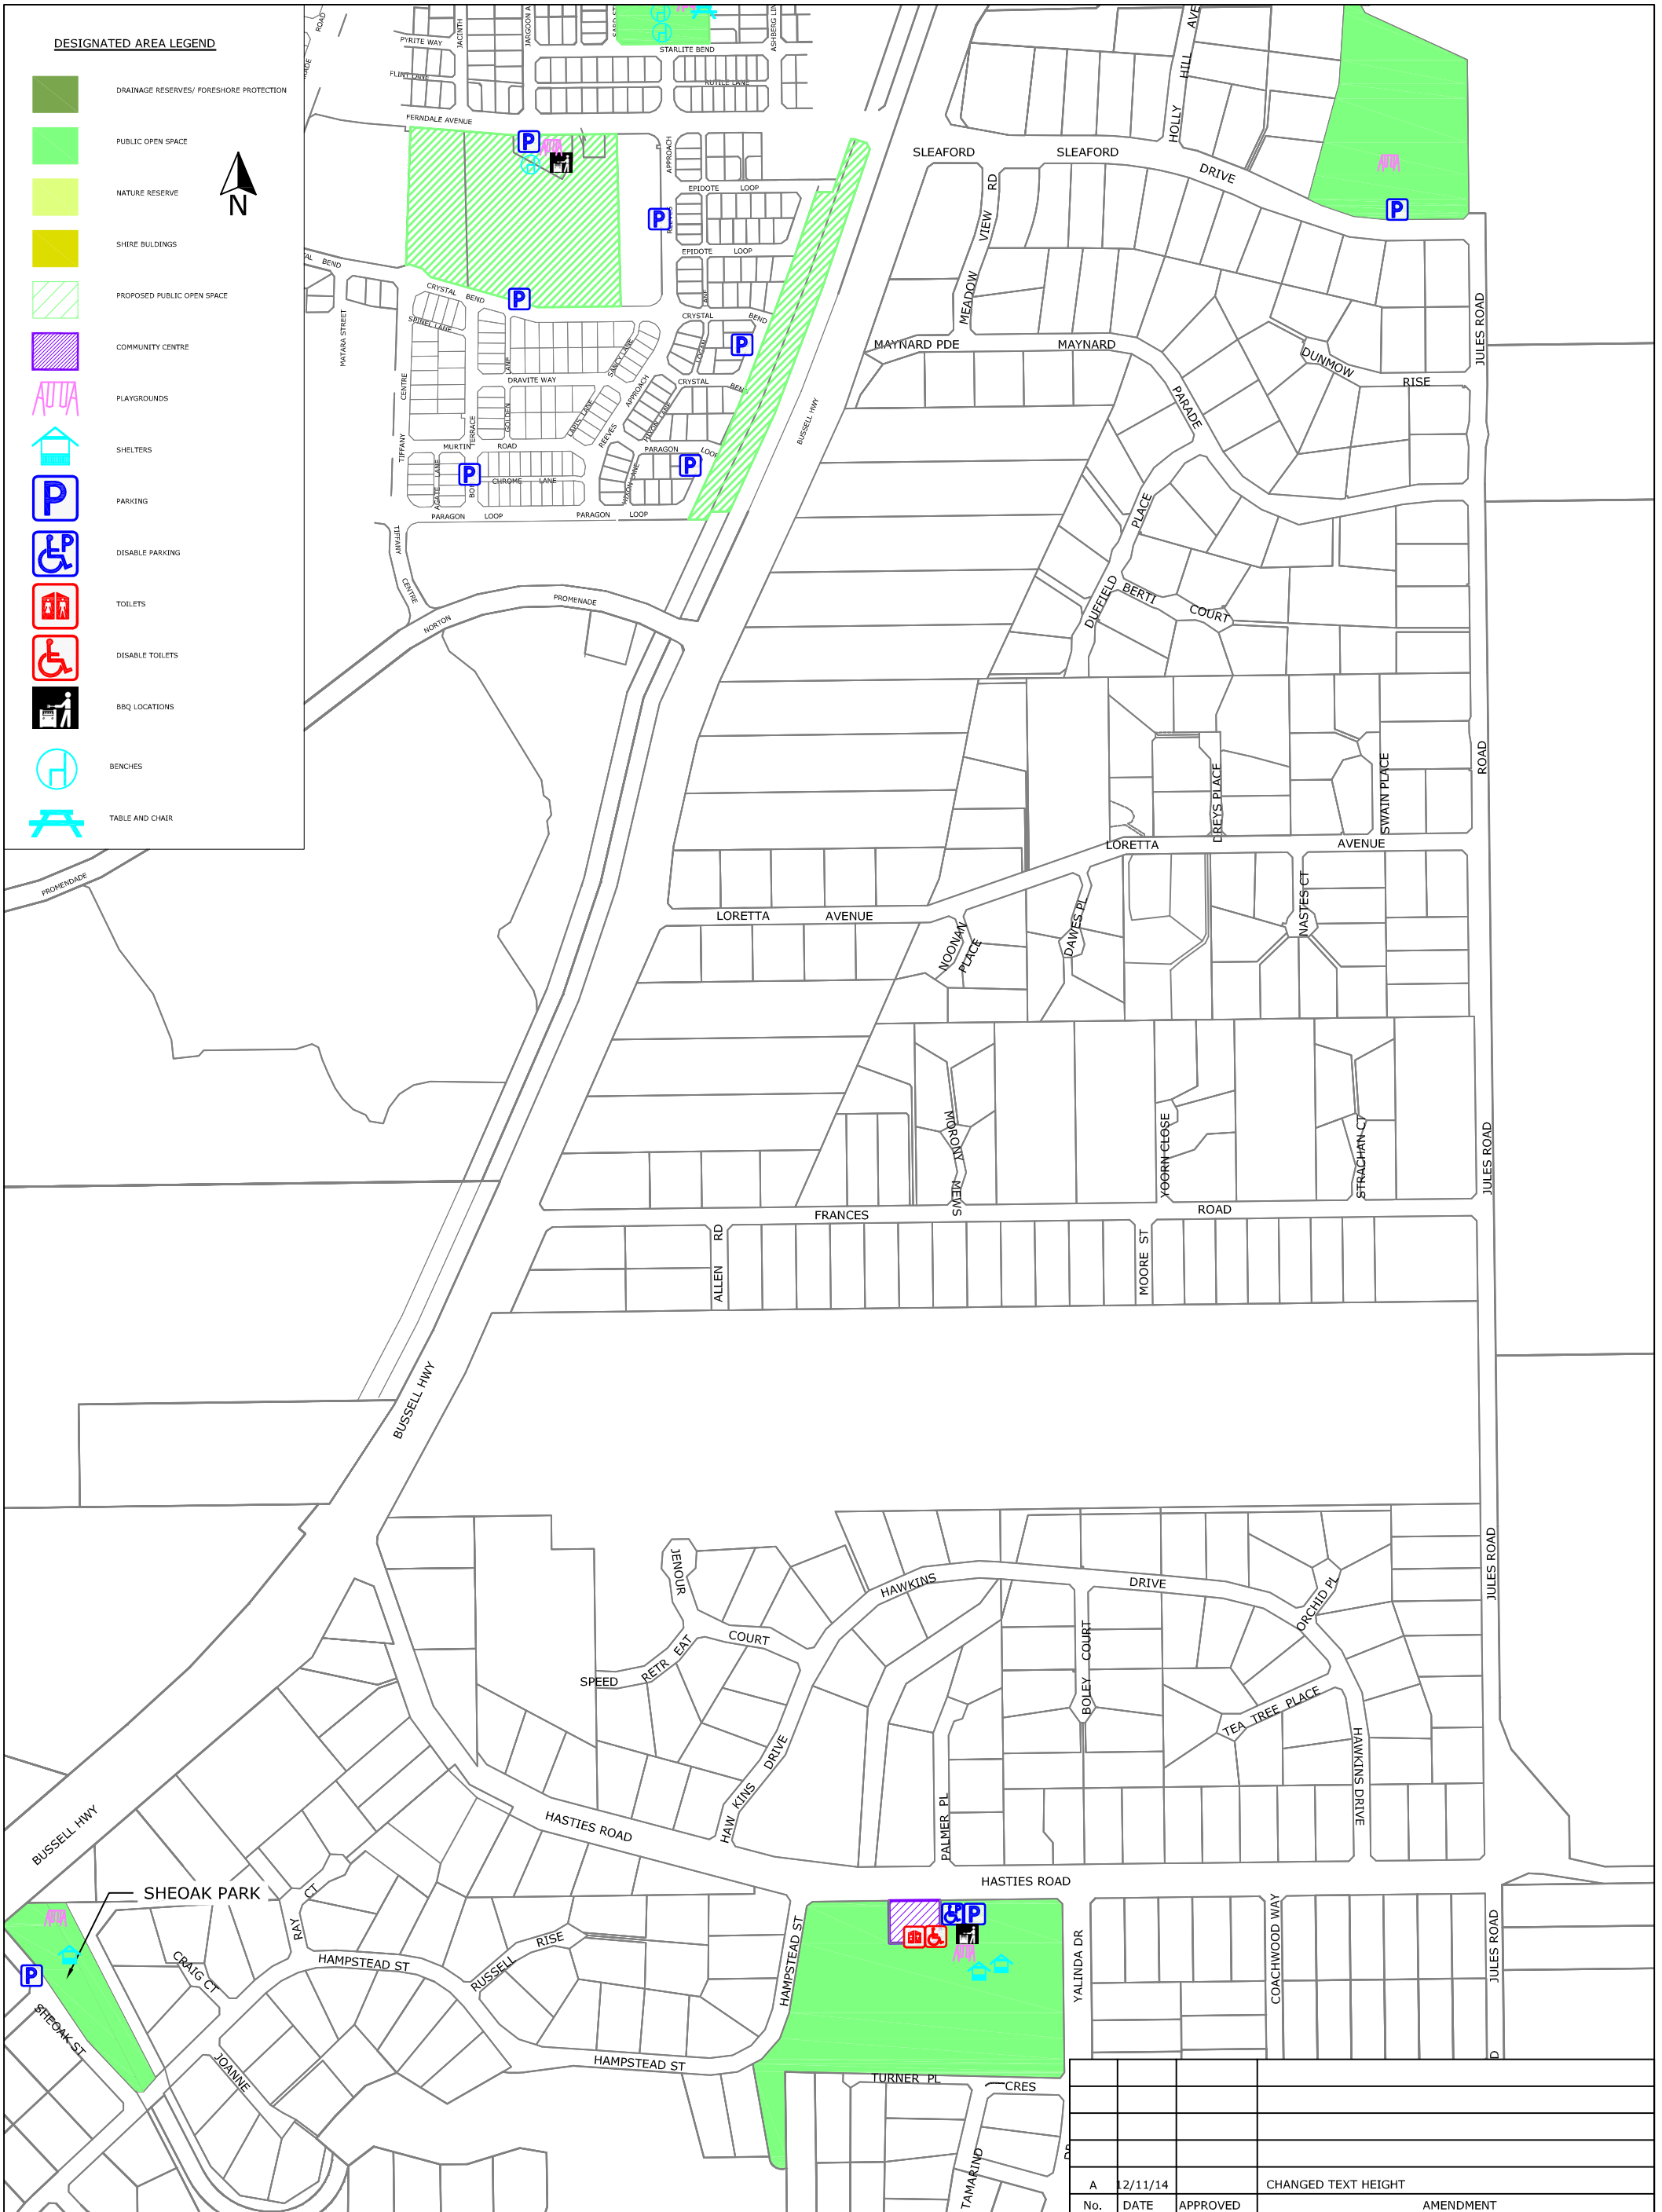

DESIGNATED AREA LEGEND

-  DRAINAGE RESERVES/ FORESHORE PROTECTION
-  PUBLIC OPEN SPACE
-  NATURE RESERVE
-  SHIRE BUILDINGS
-  PROPOSED PUBLIC OPEN SPACE
-  COMMUNITY CENTRE
-  PLAYGROUNDS
-  SHELTERS
-  PARKING
-  DISABLE PARKING
-  TOILETS
-  DISABLE TOILETS
-  BBQ LOCATIONS
-  BENCHES
-  TABLE AND CHAIR

No.	DATE	APPROVED	AMENDMENT
A	12/11/14		CHANGED TEXT HEIGHT

COPYRIGHT
 The concepts and information contained in this document are the Copyright of Shire of Capel. Use or copying of the document in whole or part without the written permission of Shire of Capel constitutes an infringement of copyright.
 This plan is not to be used for construction unless issued as rev 0 or higher and signed as "Approved"

PROJECT:
 SHIRE PARKS
TITLE:
 GELORUP TOWN SITE

DATE: 10/4/2014	DRAWING NO. PARKS #6
SCALE: N.T.S	FILE LOCATION:
DRAWN: T.Gould	SHEET
	ISSUE REV A