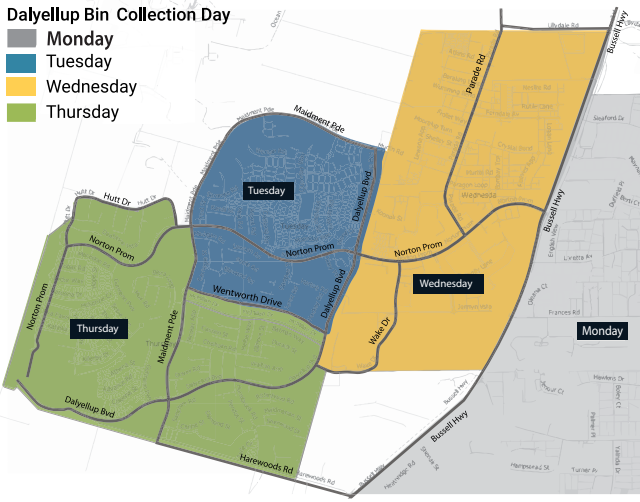

Dalyellup Bin Collection Day

- Monday
- Tuesday
- Wednesday
- Thursday

Bin Days: ↗

- Monday** - Gelorup
- Stratham
- Tuesday** - Dalyellup (Blue)
- Wednesday** - Dalyellup (Yellow)
- Thursday** - Dalyellup (Green)
- Friday** - Boyanup
- North Boyanup
- Capel
- Peppermint Grove Beach

If you have two bins ↴

On BLUE weeks

- General Waste

On YELLOW weeks

- General Waste
- Recyclables

The extra bits:

We ask that you:

- Keep clear of fences, trees and cars by at least 1 metre
- Place on the verge by 6am
- Place bins 0.5 metres apart

APRIL

M	T	W	T	F	S	S
1	2	3	4	5	6	7
8	9	10	11	12	13	14
15	16	17	18	19	20	21
22	23	24	25	26	27	28
29	30					

MAY

M	T	W	T	F	S	S
			1	2	3	4
5	6	7	8	9	10	11
12	13	14	15	16	17	18
19	20	21	22	23	24	25
26	27	28	29	30	31	

JUNE

M	T	W	T	F	S	S
					1	2
3	4	5	6	7	8	9
10	11	12	13	14	15	16
17	18	19	20	21	22	23
24	25	26	27	28	29	30

Note: 5 April is Good Friday and bins will be emptied the next day