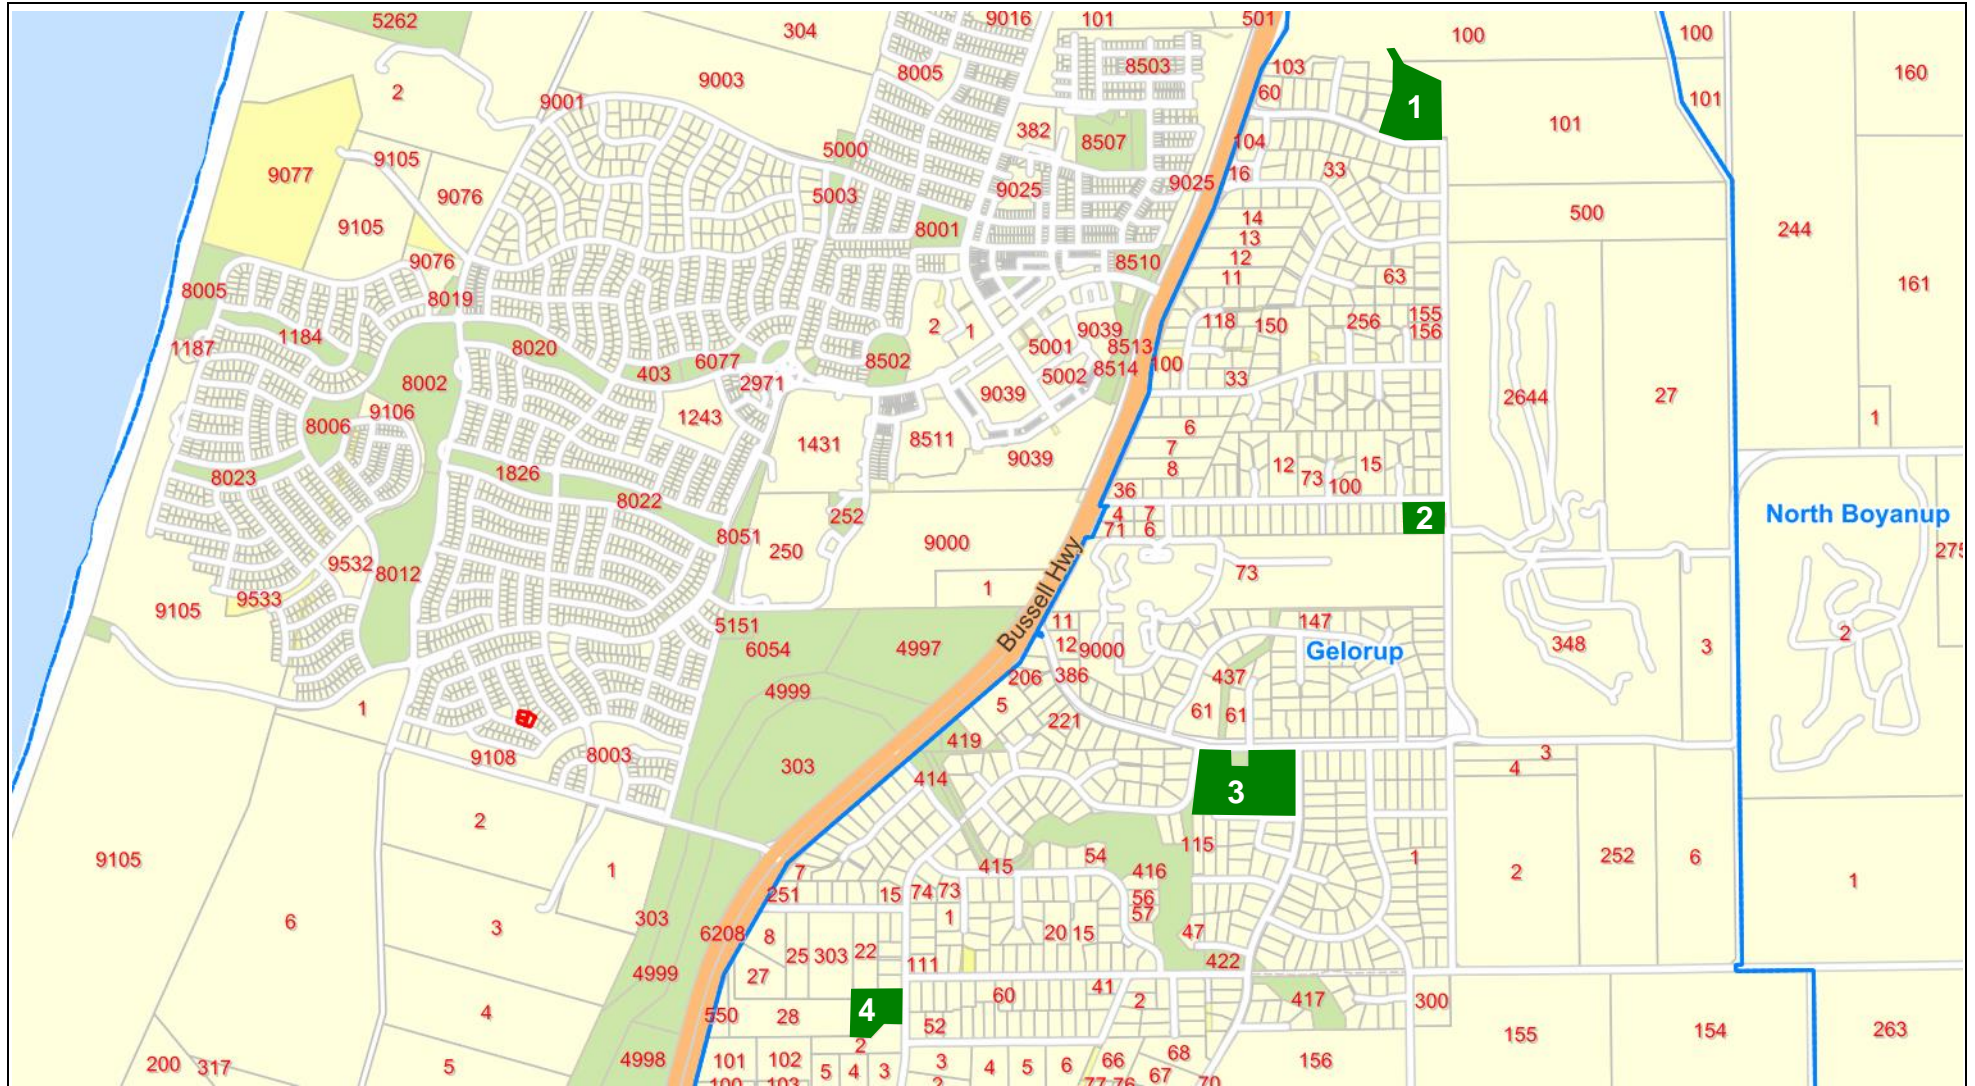

All dog owners are reminded to pick up after their dogs, failure to do so may result in a penalty being issued.

<p>SHIRE OF CAPEL</p>	<p>The Shire of Capel does not warrant the accuracy of information in this publication and any person using or relying upon such information does so on the basis that the Shire bear no responsibility or liability whatsoever for any errors, faults, defects or omissions in the information.</p>	<p>Gelorup Dog Exercise Areas</p>	<p>7/11/2018</p>	
			<p>1:24524</p>	

Authorised Dog Off-Lead Areas marked

1. Sleaford Park, corner of Sleaford Drive & Jules Road
2. Reserve on the corner of Frances Road & Jules Road
3. Reserve behind the Community Centre & Bush Fire Brigade, Hasties Road, within the area marked above only.
4. Reserve on Hampstead Street