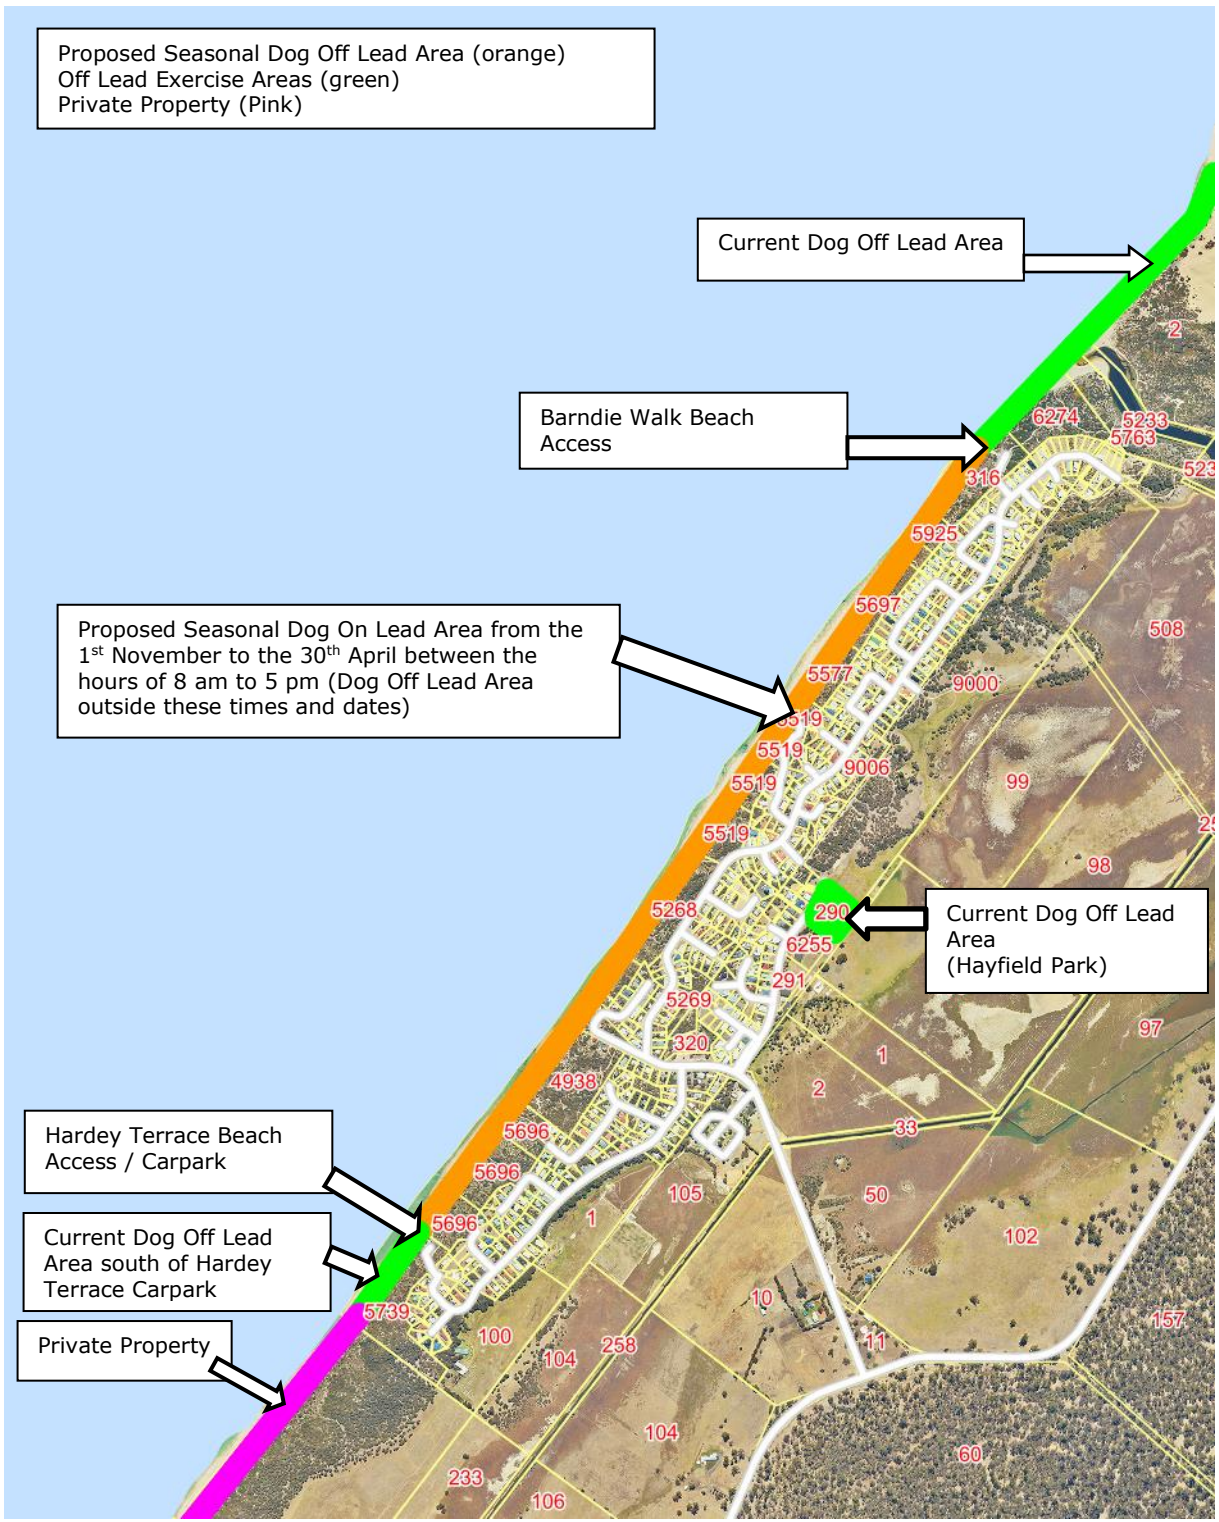

Proposed Seasonal Dog Off Lead Area (orange)
 Off Lead Exercise Areas (green)
 Private Property (Pink)

Current Dog Off Lead Area

Barndie Walk Beach Access

Proposed Seasonal Dog On Lead Area from the
 1st November to the 30th April between the
 hours of 8 am to 5 pm (Dog Off Lead Area
 outside these times and dates)

Current Dog Off Lead
 Area
 (Hayfield Park)

Hardey Terrace Beach
 Access / Carpark

Current Dog Off Lead
 Area south of Hardey
 Terrace Carpark

Private Property

Peppermint Grove Beach Proposed and Current
 Dog Areas

6/07/2018

1:20000