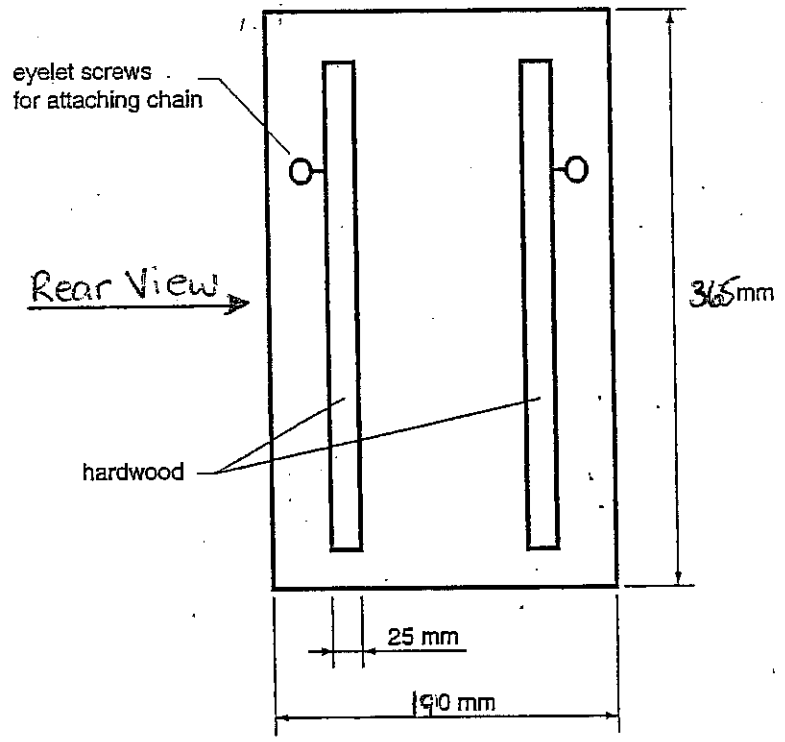

20 x 150 mm
ENTRANCE slot

BASIC BAT BOX DESIGN
Compiled by: Gordon Agnew & Ben Hamley

Cut diagram for
190 x 1500 x 20mm pine plank