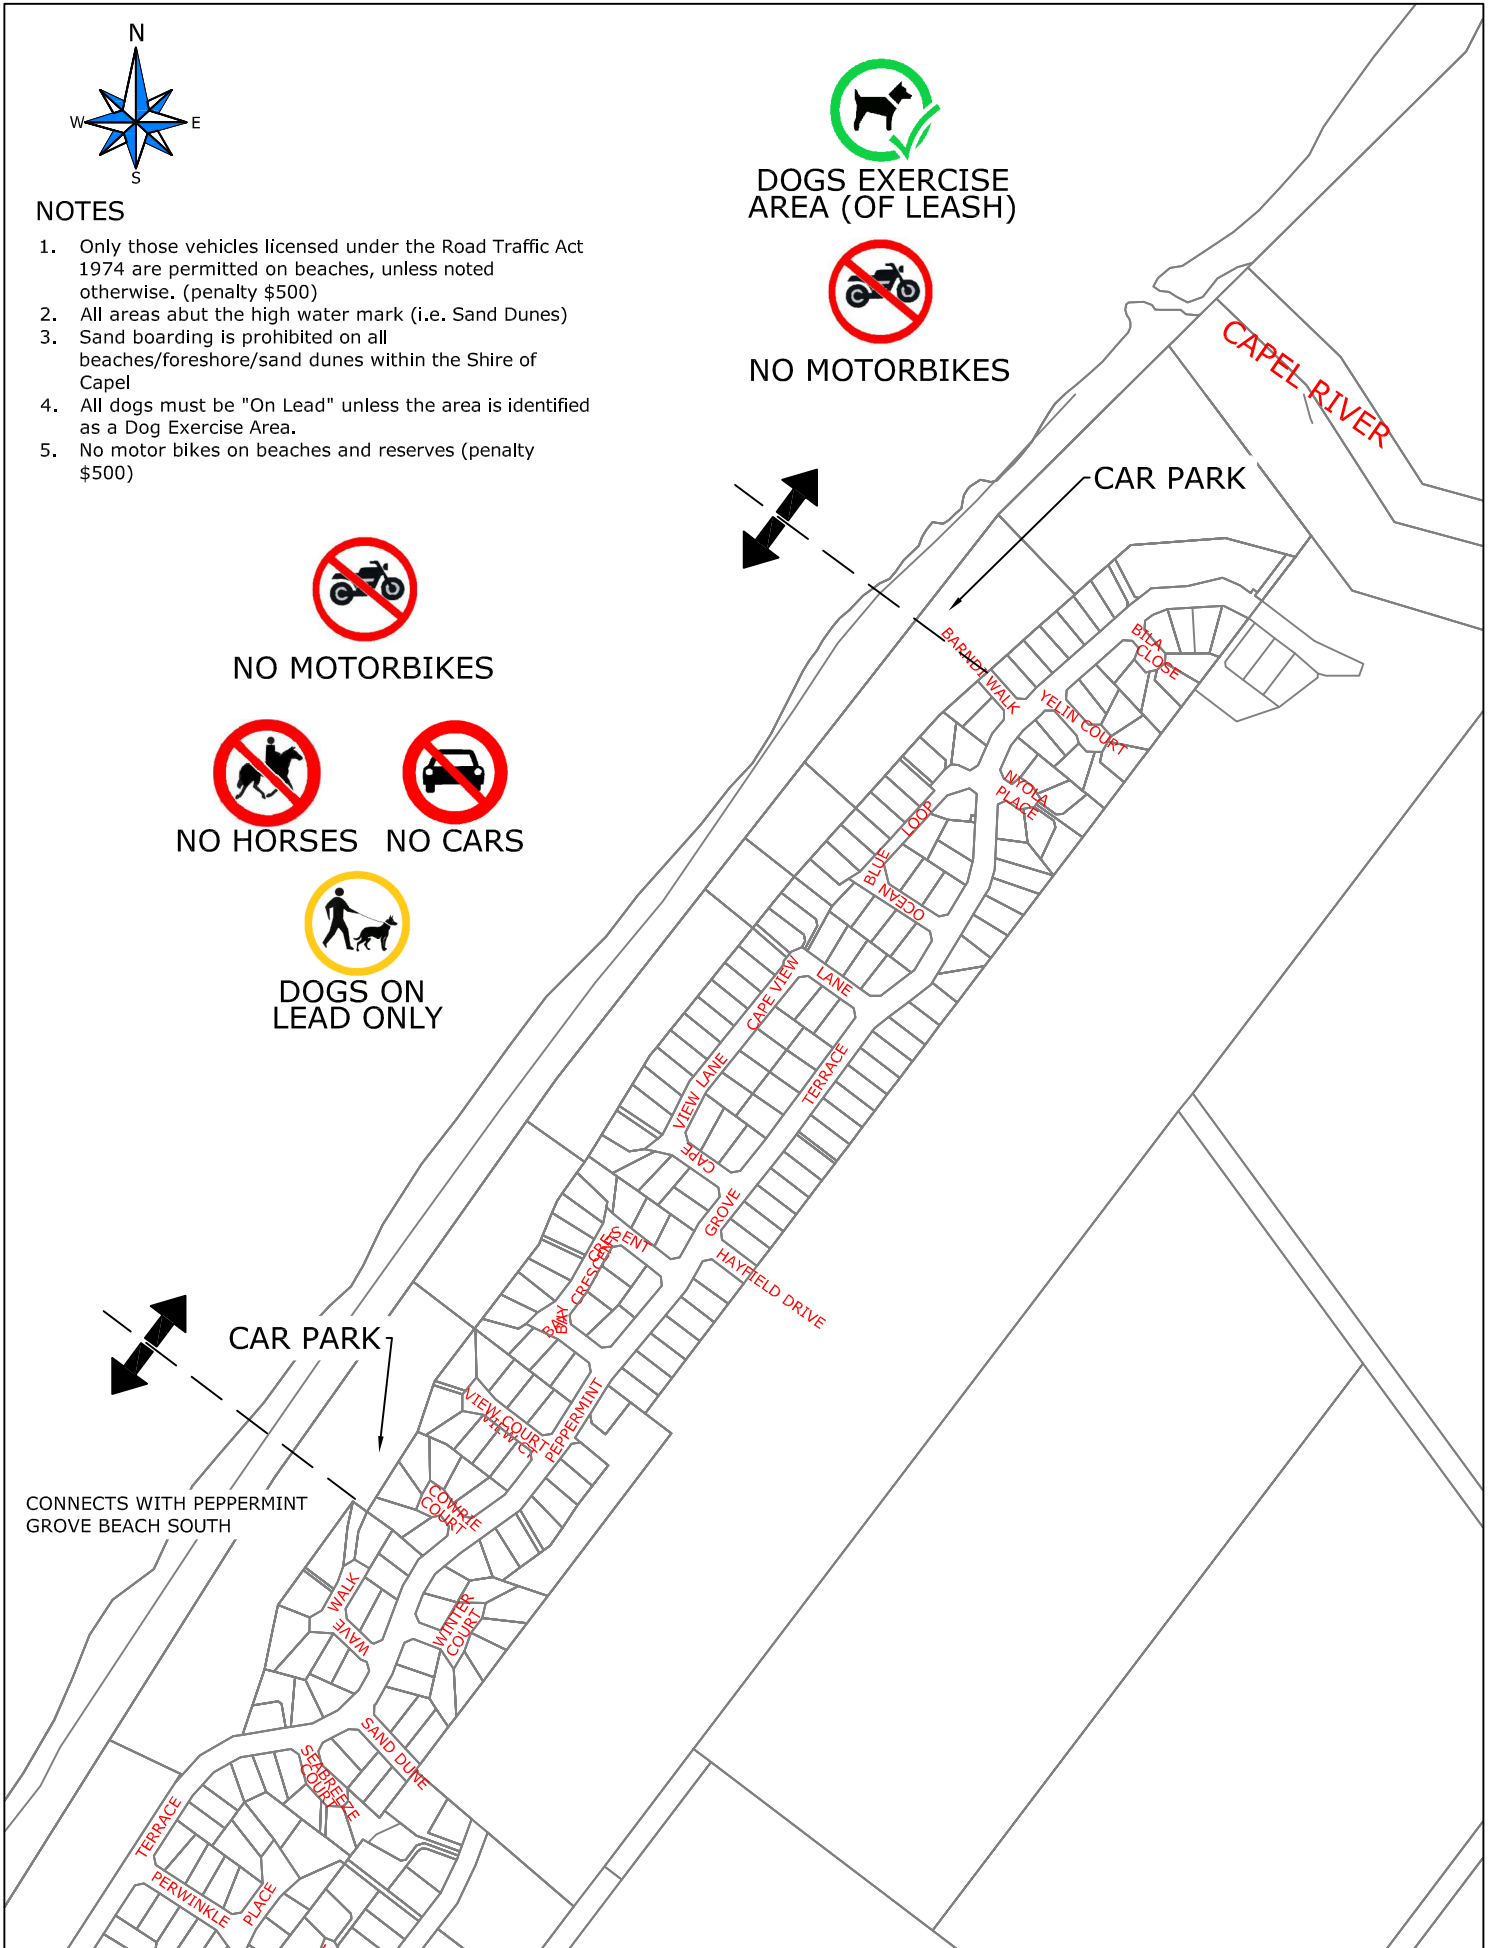

NOTES

1. Only those vehicles licensed under the Road Traffic Act 1974 are permitted on beaches, unless noted otherwise. (penalty $500)
2. All areas about the high water mark (i.e. Sand Dunes)
3. Sand boarding is prohibited on all beaches/foreshore/sand dunes within the Shire of Capel
4. All dogs must be "On Lead" unless the area is identified as a Dog Exercise Area.
5. No motor bikes on beaches and reserves (penalty $500)

DOGS EXERCISE AREA (OF LEASH)

NO MOTORBIKES

NO MOTORBIKES

NO HORSES

NO CARS

DOGS ON LEAD ONLY

PROJECT:
SHIRE OF CAPEL PROHIBITED BEACH AREAS
TITLE:
PEPPERMINT GROVE BEACH NORTH

DATE:
1/12/17
SCALE:
N.T.S.
DRAWN:
T.GOULD

DRAWING NO.	
FILE LOCATION:	
SHEET	ISSUE