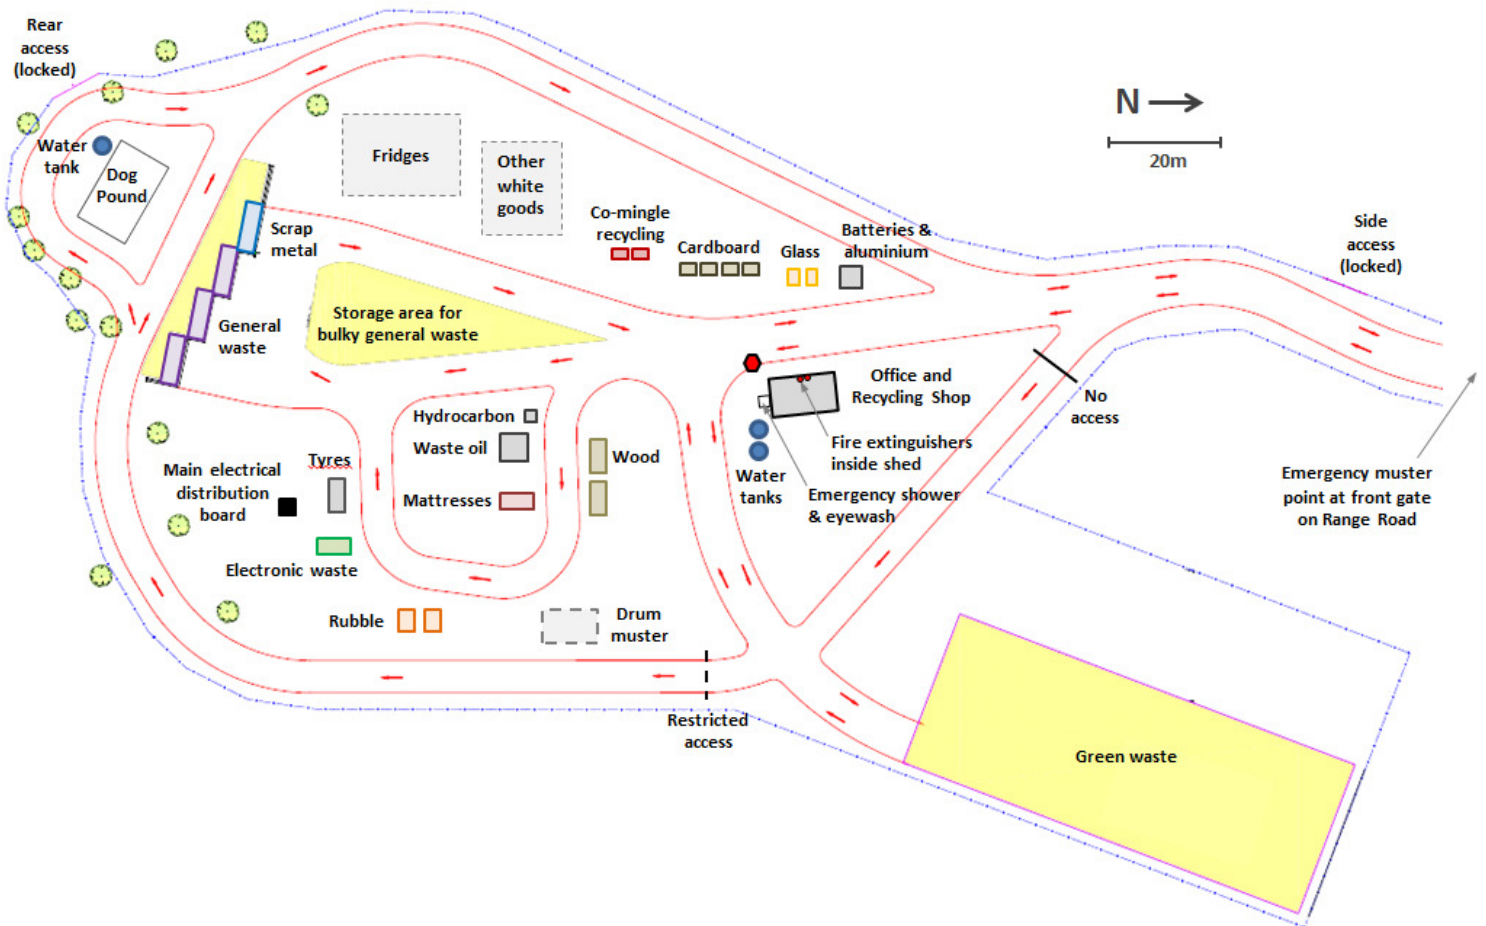

# Capel Waste Transfer Station

79 Range Road, Capel