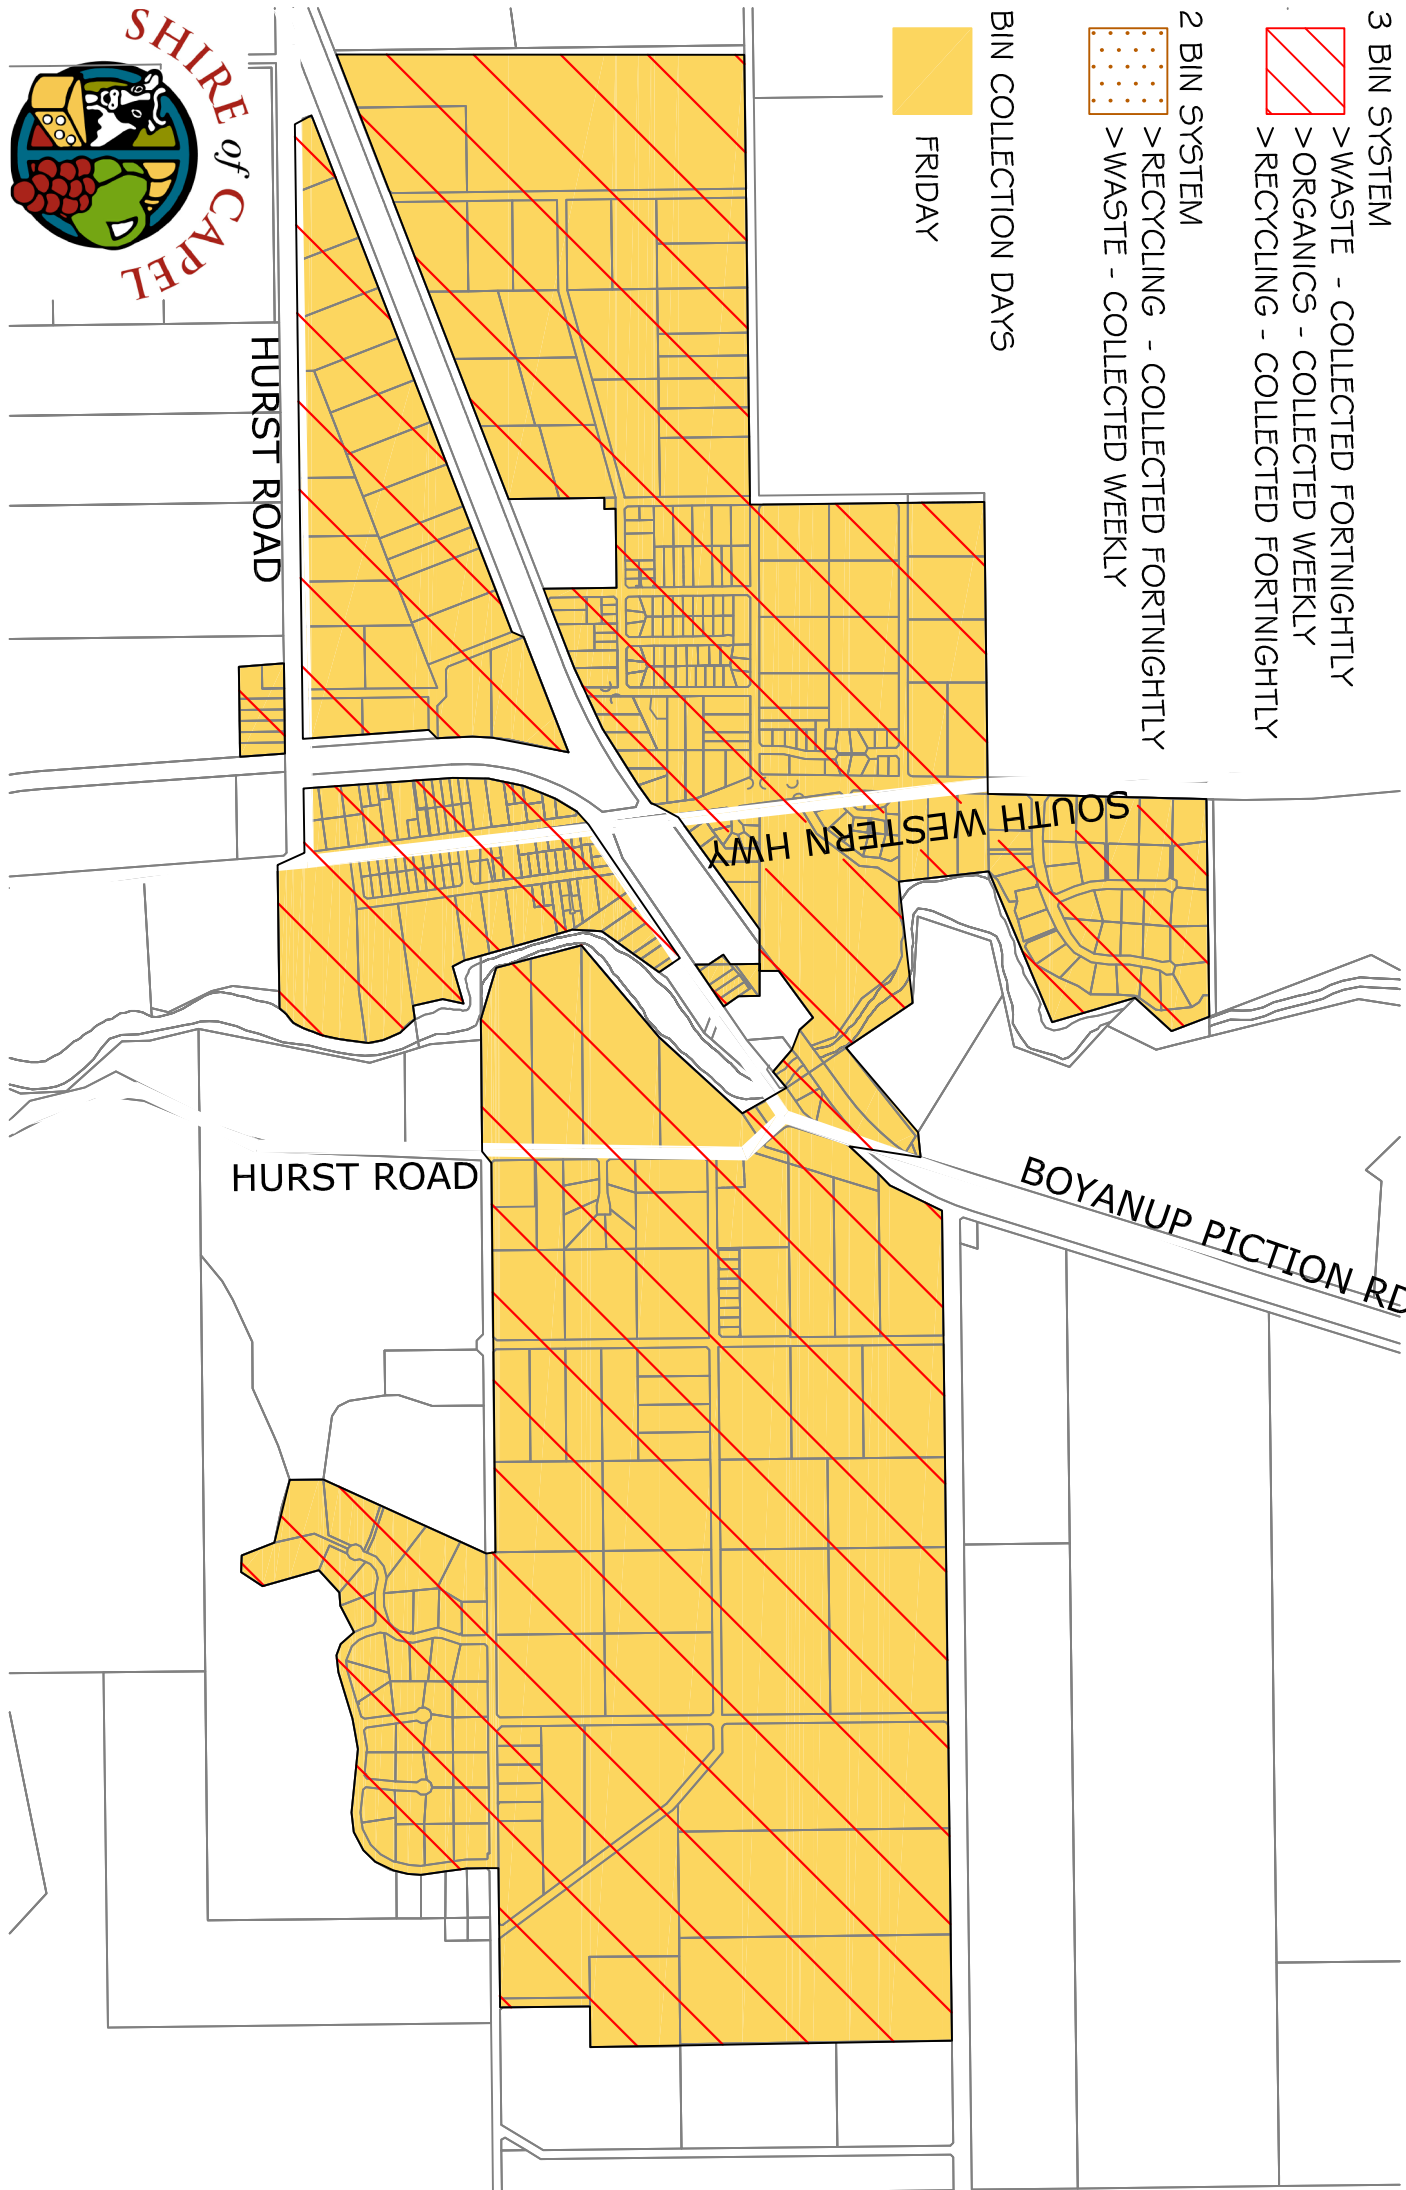

BOYANUP RUBBISH COLLECTION

3 BIN SYSTEM

- > WASTE - COLLECTED FORTNIGHTLY
- > ORGANICS - COLLECTED WEEKLY
- > RECYCLING - COLLECTED FORTNIGHTLY

2 BIN SYSTEM

- > RECYCLING - COLLECTED FORTNIGHTLY
- > WASTE - COLLECTED WEEKLY

BIN COLLECTION DAYS

FRIDAY

SHIRE of CAPEL