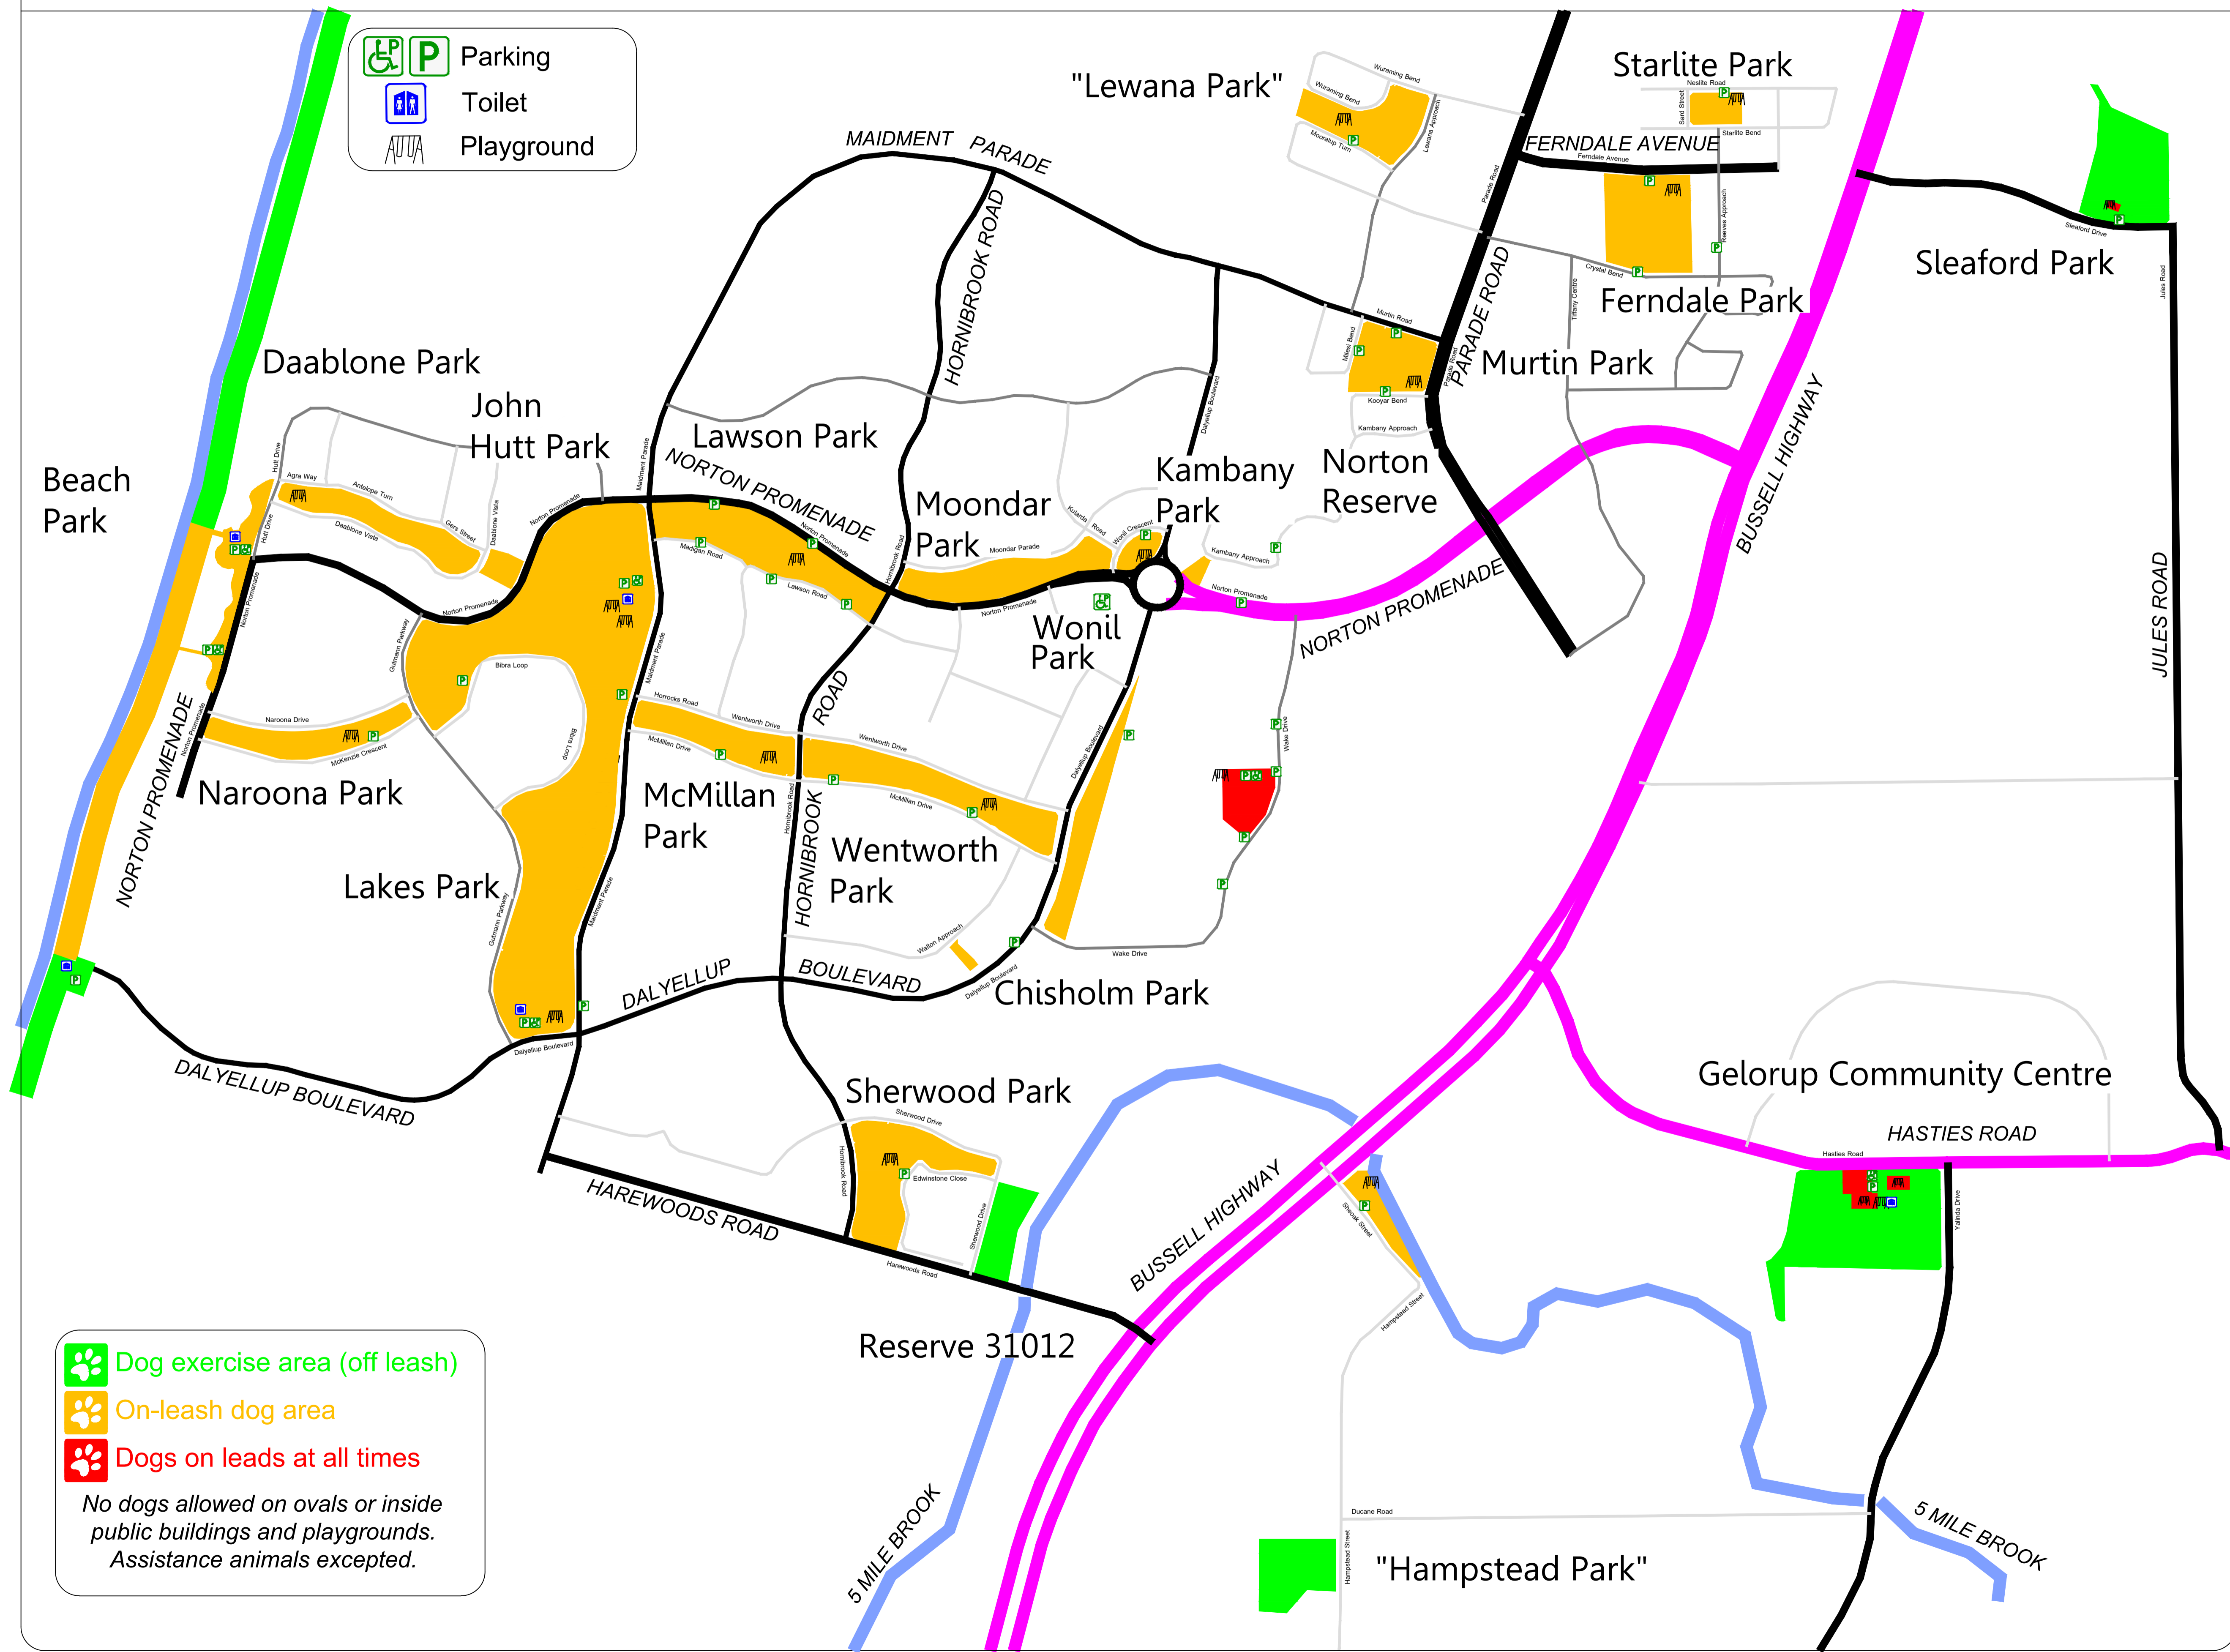

Dalyellup and Gelorup Dog Exercise Areas

  Parking
 Toilet
 Playground

 Dog exercise area (off leash)
 On-leash dog area
 Dogs on leads at all times

No dogs allowed on ovals or inside public buildings and playgrounds. Assistance animals excepted.