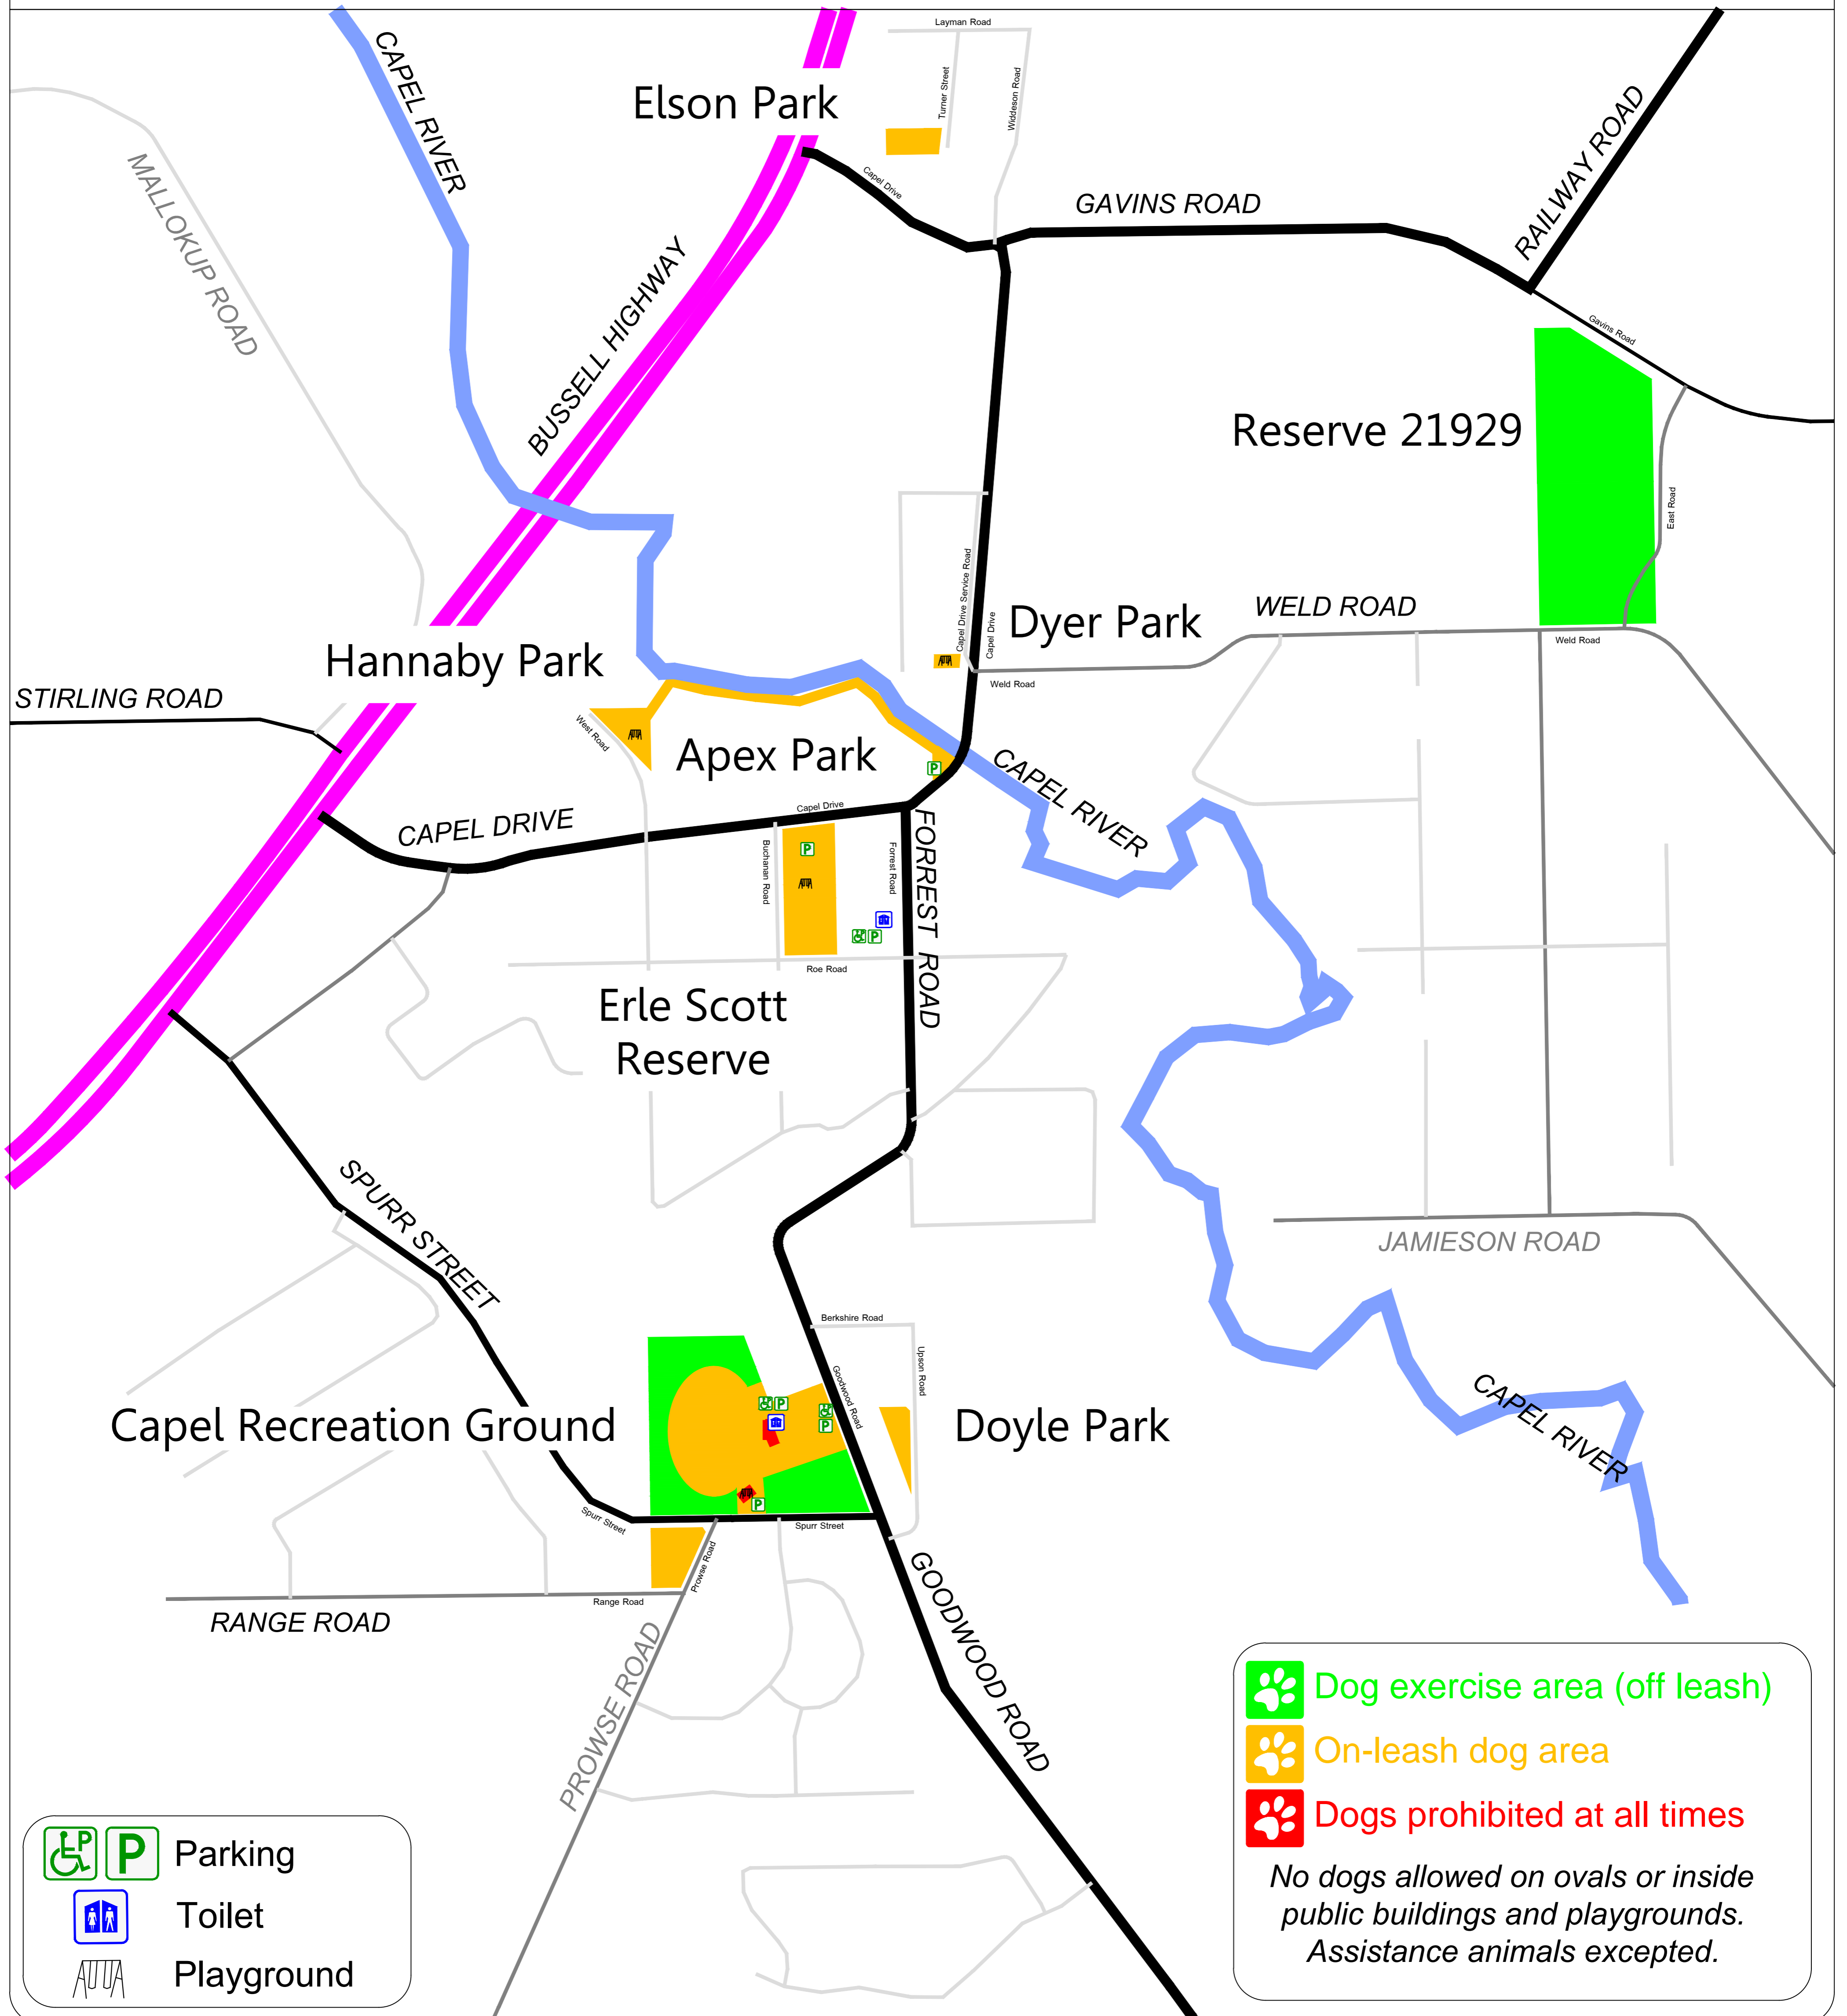

Capel Townsite Dog Exercise Areas

- Parking
- Toilet
- Playground
- AUSA

- Dog exercise area (off leash)
 - On-leash dog area
 - Dogs prohibited at all times
- No dogs allowed on ovals or inside public buildings and playgrounds. Assistance animals excepted.