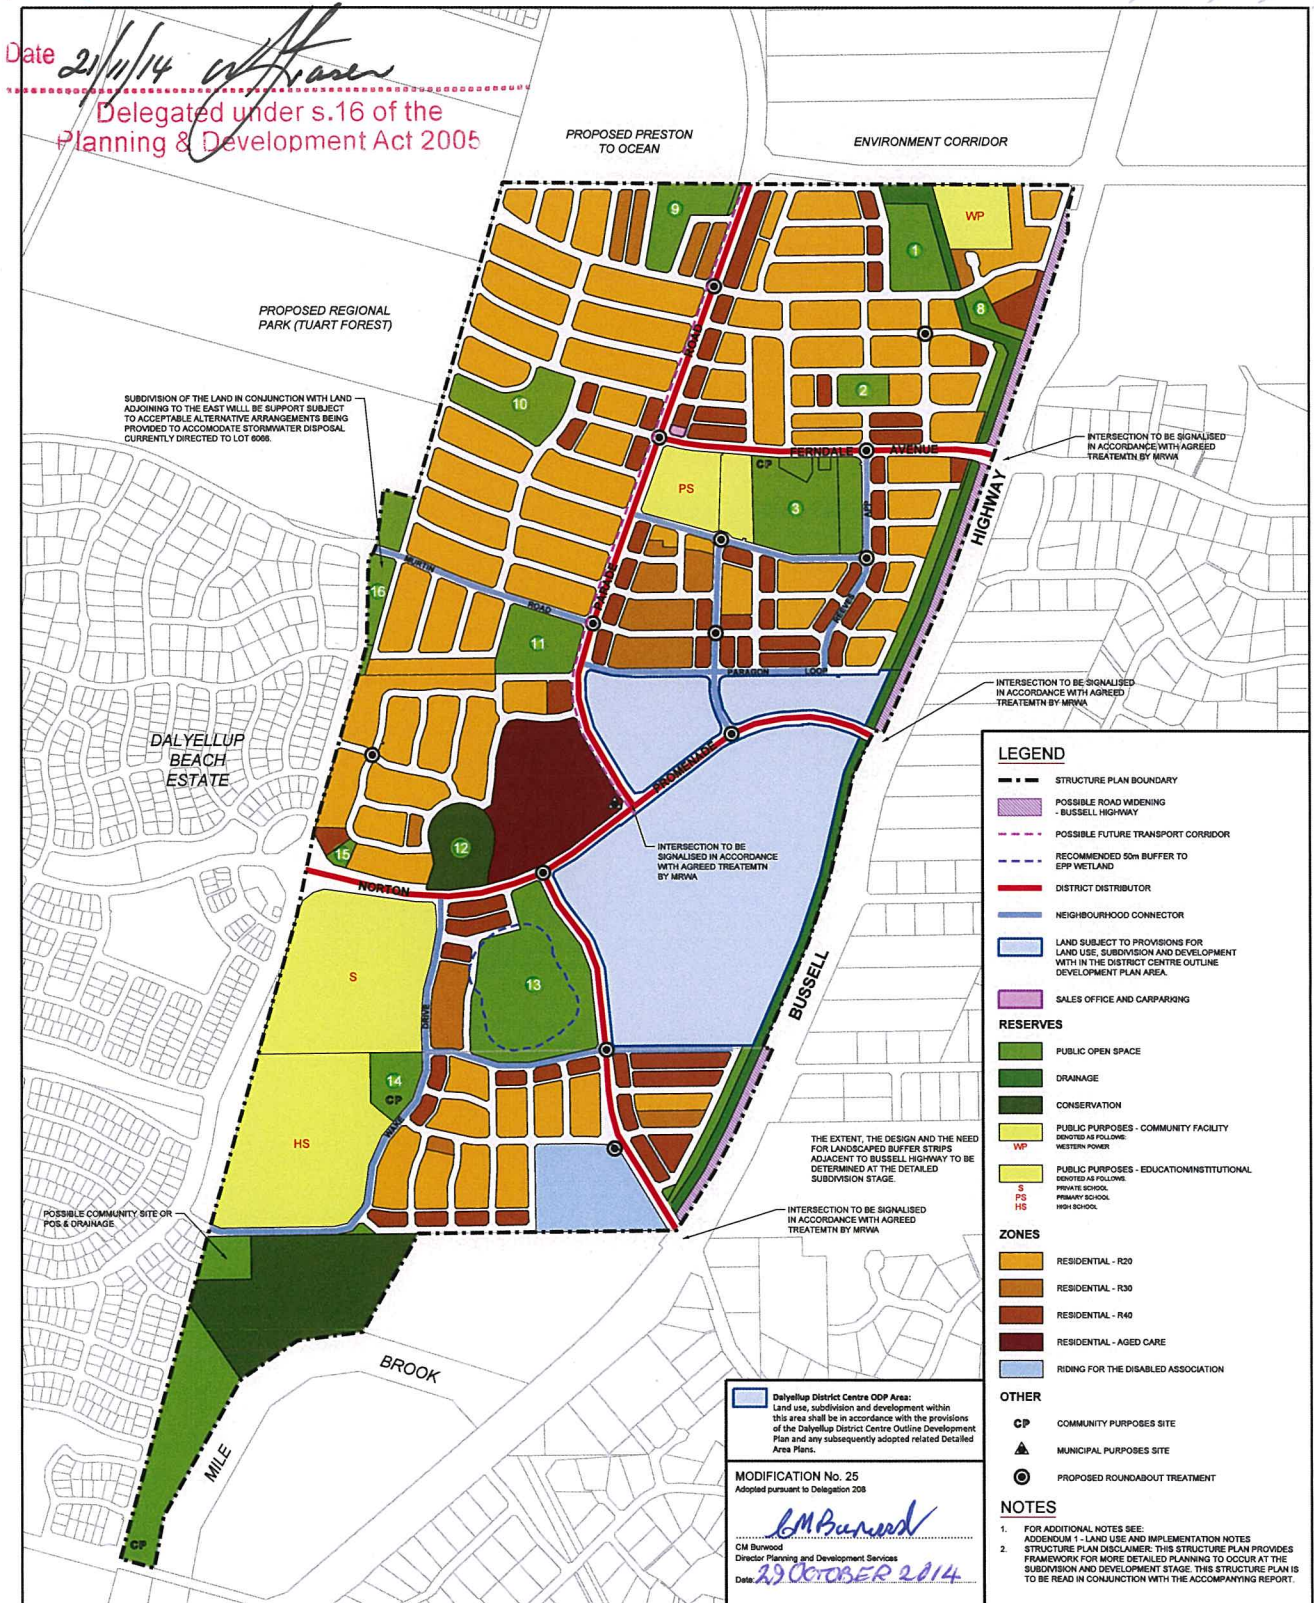

ENDORSED STRUCTURE PLAN
 To provide a framework for future detailed planning at the subdivision and development stage.

FIGURE 2B: DALYELLUP EAST LOCAL STRUCTURE PLAN MODIFICATION No.25