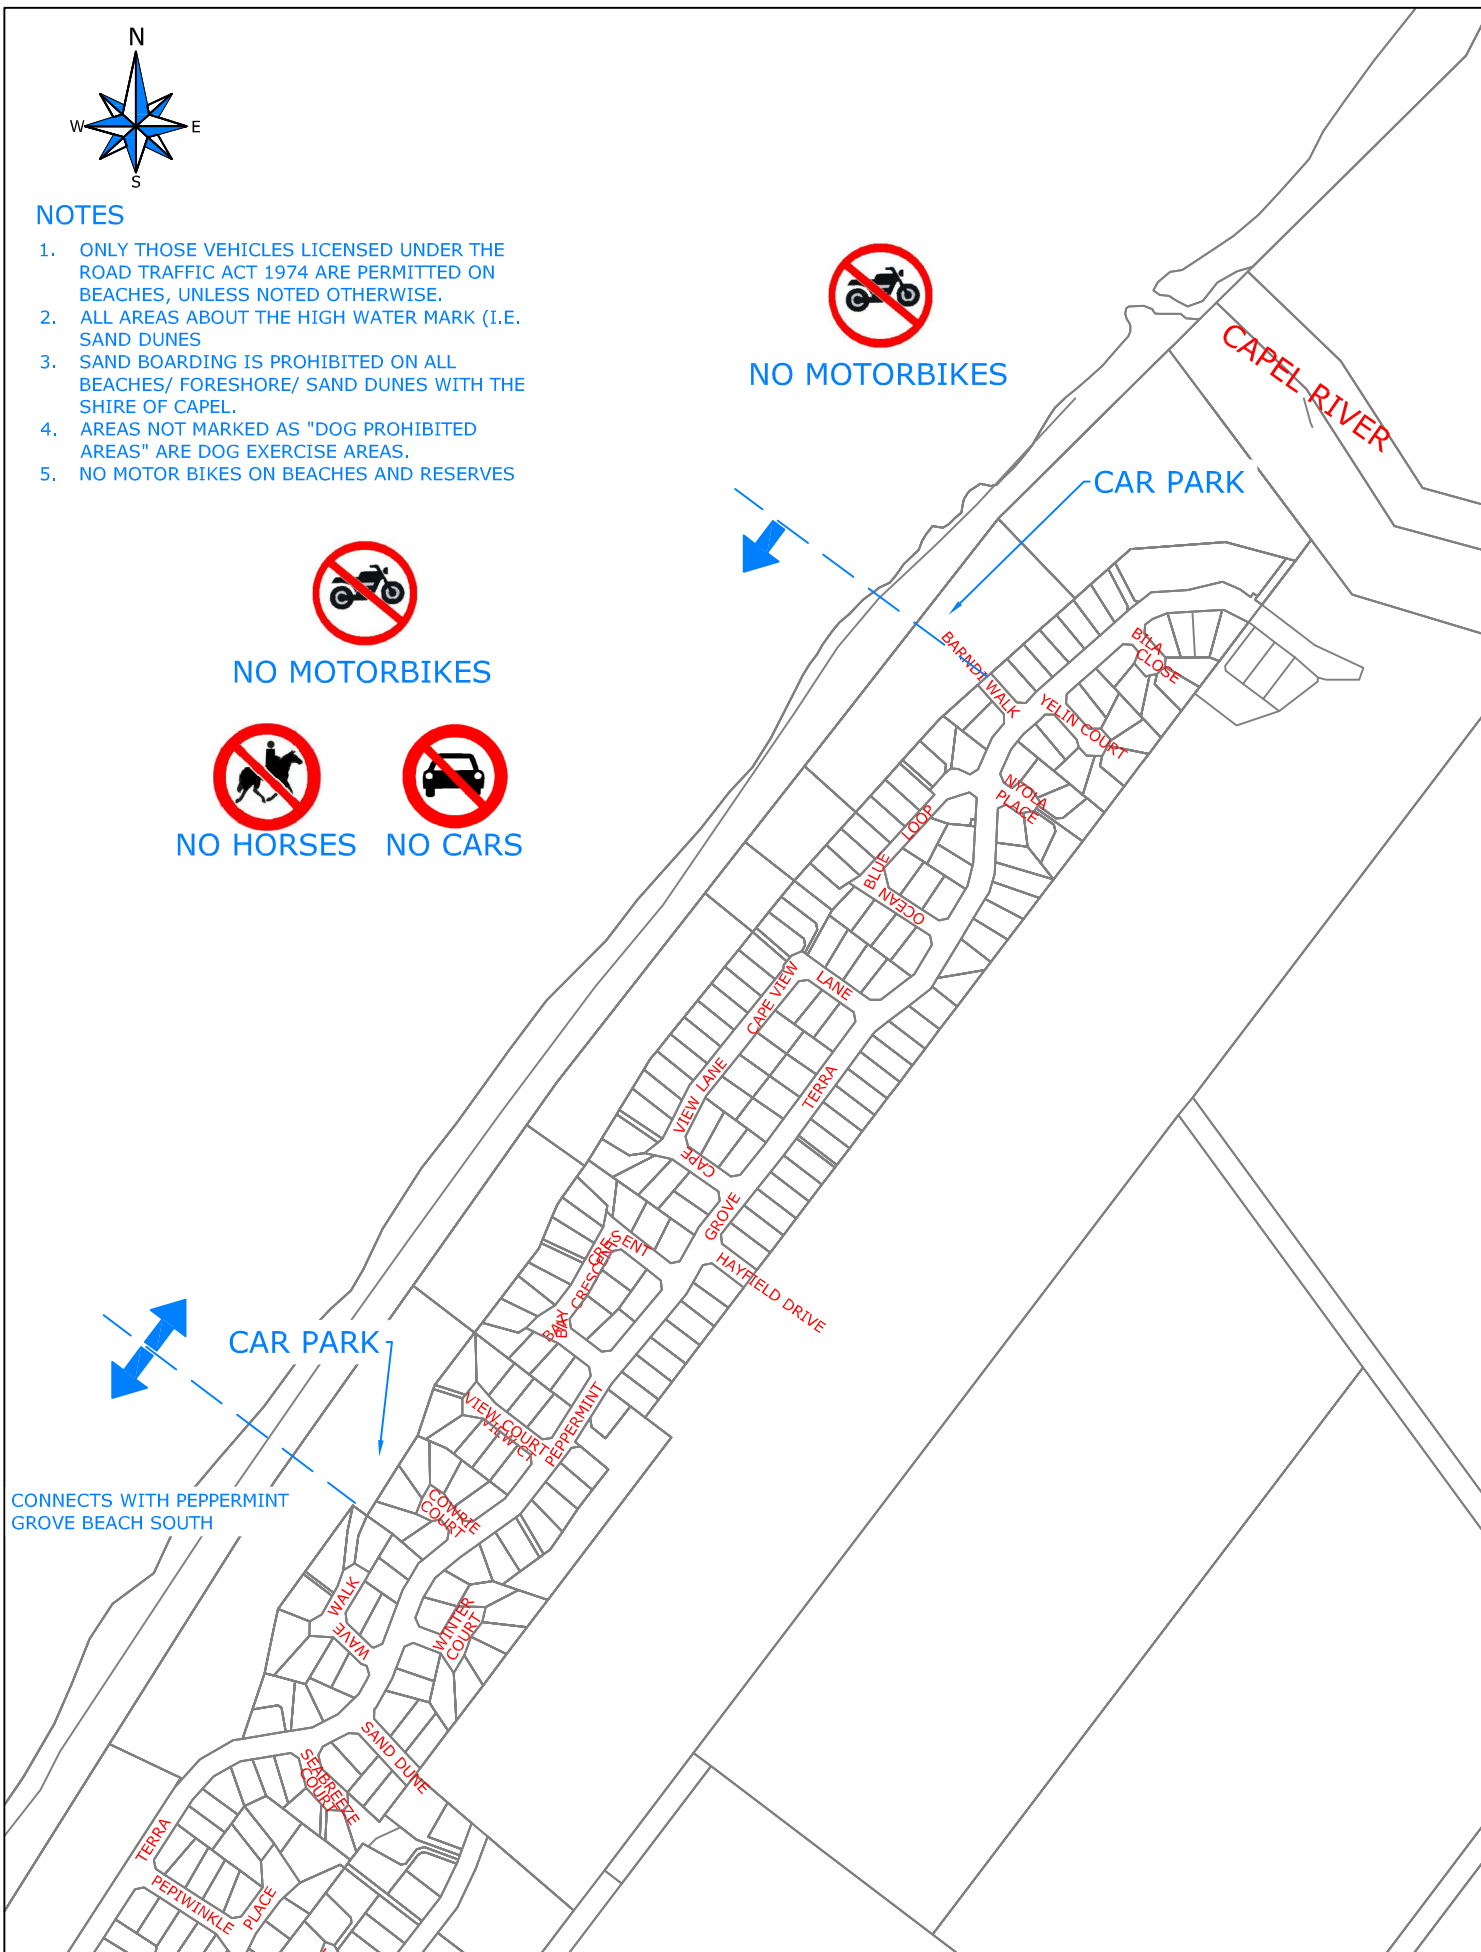

NOTES

1. ONLY THOSE VEHICLES LICENSED UNDER THE ROAD TRAFFIC ACT 1974 ARE PERMITTED ON BEACHES, UNLESS NOTED OTHERWISE.
2. ALL AREAS ABOUT THE HIGH WATER MARK (I.E. SAND DUNES
3. SAND BOARDING IS PROHIBITED ON ALL BEACHES/ FORESHORE/ SAND DUNES WITH THE SHIRE OF CAPEL.
4. AREAS NOT MARKED AS "DOG PROHIBITED AREAS" ARE DOG EXERCISE AREAS.
5. NO MOTOR BIKES ON BEACHES AND RESERVES

NO MOTORBIKES

NO MOTORBIKES

NO HORSES

NO CARS

CONNECTS WITH PEPPERMINT GROVE BEACH SOUTH

PROJECT:
SHIRE OF CAPEL PROHIBITED BEACH AREAS

TITLE:
PEPPERMINT GROVE BEACH NORTH

DATE:
26/2/2016

SCALE:
N.T.S.

DRAWN:
T.GOULD

DRAWING NO.	
FILE LOCATION:	
SHEET	ISSUE